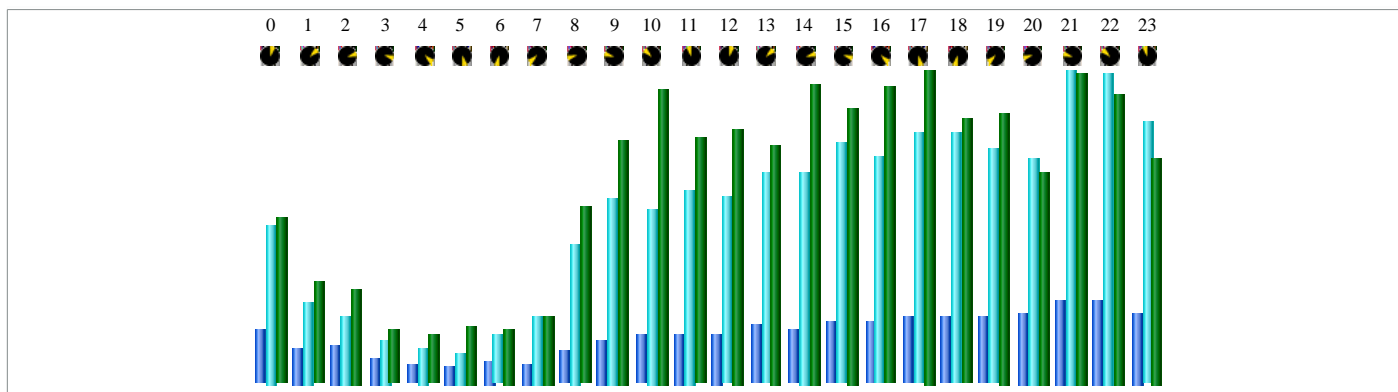

Visite di Robots/Spiders

Robots	Hits	Ultima visita
Fast-Webcrawler (Not referenced robot)	9911	31 Oct 2002 - 08:42
Googlebot	9710	31 Oct 2002 - 09:14
Inktomi Slurp	3668	31 Oct 2002 - 20:57
Jeeves	1483	30 Oct 2002 - 22:50
Scooter	1435	30 Oct 2002 - 17:45
WISENutbot (Not referenced robot)	1134	18 Oct 2002 - 18:40
ia_archiver (Not referenced robot)	698	31 Oct 2002 - 13:40
Voila (Not referenced robot)	151	26 Oct 2002 - 16:05
Unknown robot (Not referenced robot)	79	30 Oct 2002 - 20:25
CMC/0.01	48	22 Oct 2002 - 02:27
IBM_Planetwide	15	20 Oct 2002 - 15:16
Walhello appie	15	31 Oct 2002 - 15:30
Wget	9	15 Oct 2002 - 05:05
Road Runner: The ImageScape Robot	8	30 Oct 2002 - 05:45
Lycos	5	14 Oct 2002 - 15:03
The World Wide Web Worm	5	31 Oct 2002 - 01:36
Ingrid	2	25 Oct 2002 - 08:10
Harvest	1	01 Oct 2002 - 06:48
Fluid Dynamics Search Engine robot	1	04 Oct 2002 - 06:53
Calif	1	25 Oct 2002 - 09:25

Ore

Top 40 it 11892 pagine - [Full list](#)